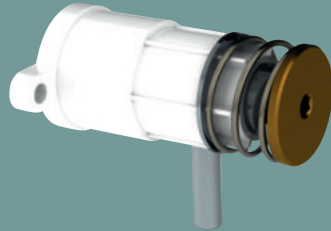

Spare parts

ACCESSIBILITY

	Repair kit		Type
Be-Line®			
Fixing kit	5119FIX	£15.00	A
Fixing kit for DOC M grab bars	5119MFIX	£31.89	-

	Repair kit		Type
Basic			
Cover for shower seat hinges 510400	510400C	£19.84	B
3 × slats for shower seat 510400	510400L	£116.20	C
3 × slats for stool 510418	510418L	£117.79	C
4 × slats for large shower seat 510410	510410L	£177.35	D

SOAP DISPENSERS

	Repair kit		Complete mechanism		Type
510580-510581-510582-510583-510584-510586					
Pump	51058M	£48.13	-	-	E
Lock	SER2911V	£18.93	-	-	F
Lid for tank	51058CO	£9.36	-	-	G
512066					
Electronic unit + O-ring	51206BC	£115.98	-	-	H
Lid for tank	51206CR	£7.16	-	-	I
Lock	SER2911V	£18.93	-	-	F
6566 - 6567					
Complete valve only	6568	£27.33	-	-	J
Level control window only	6569	£6.86	-	-	K
6580 - 6583					
Pump	6580SRV	£54.80	-	-	L
729xxx					
729008, 729108, 729508	729302	£18.93	729308	£68.30	M
729012, 729112, 729512	729302	£18.93	729312	£73.53	M
729150, 729200	729302	£18.93	729303	£68.30	M
PVC tube + non-return valve carrier & non-return valve	729TUB	£11.24	-	-	N
1L tank, for ref.s 729008, 729112	729501	£20.55	-	-	O
0.5L tank, for ref.s 729508, 729512	729500	£17.83	-	-	P

HAND DRYERS

	Repair kit		Type
SPEEDJET 510621			
Filter (after 2013)	510621F	£28.66	A
Filter (before 2013)	510621FA	£30.03	B
Drip tray	510621R	£38.37	C
SPEEDJET 2 510623 without drip tray			
HEPA filter for hand dryer without drip tray	510623F	£109.65	D
SPEEDJET 2 510624 with drip tray			
HEPA filter for hand dryer with drip tray	510624F	£59.21	E
Drip tray for SPEEDJET 2 in black	510624RB	£82.89	F
Drip tray for SPEEDJET 2 in anthracite	510624RC	£82.89	F
Drip tray for SPEEDJET 2 in white	510624RW	£82.89	F