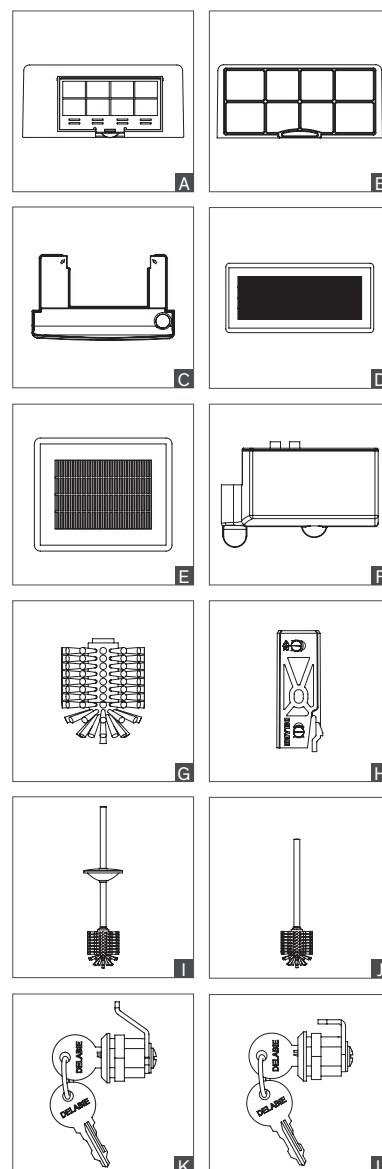

HAND DRYERS

	Repair kit		Type
SPEEDJET 510621			
Filter (after 2013)	510621F	£28.66	A
Filter (before 2013)	510621FA	£30.03	B
Drip tray	510621R	£38.37	C
SPEEDJET 2 510623 without drip tray			
HEPA filter for hand dryer without drip tray	510623F	£109.65	D
SPEEDJET 2 510624 with drip tray			
HEPA filter for hand dryer with drip tray	510624F	£59.21	E
Drip tray for SPEEDJET 2 in black	510624RB	£82.89	F
Drip tray for SPEEDJET 2 in anthracite	510624RC	£82.89	F
Drip tray for SPEEDJET 2 in white	510624RW	£82.89	F

TOILET BRUSH SET

	Repair kit		Type
Brush without handle	4051L	£6.33	G
Wall bracket & fixings for toilet brush set 4048, 4051 & 510051	4051FIX	£10.97	H
Bright polished stainless steel			
Toilet brush set with lid in bright polished stainless steel for ref.s 4050P, 4051P, 510050P & 510051P	4051MLP	£47.93	I
Toilet brush set without lid in bright polished stainless steel for ref.s 4048P & 4049P	4048MLP	£21.06	J
Polished satin stainless steel			
Toilet brush set with lid in polished satin stainless steel for ref.s 4050S, 4051S, 510050S & 510051S	4051MLS	£44.58	I
Toilet brush set without lid in polished satin stainless steel for ref.s 4048S & 4049S	4048MLS	£19.64	J
White powder-coated stainless steel			
Toilet brush set with lid in white powder-coated stainless steel for ref.s 4050EW, 4051EW, 510050W & 510051W	4051MLW	£45.49	I
Toilet brush set without lid in white powder-coated stainless steel for ref.s 4048EW & 4049EW	4048MLW	£20.22	J
Metallised anthracite stainless steel			
Toilet brush set with lid in metallised anthracite stainless steel for ref.s 4051C & 510051C	4051MLC	£45.49	I
Toilet brush set without lid in metallised anthracite stainless steel for ref. 4048C	4048MLC	£21.32	J
Matte white powder-coated stainless steel			
Toilet brush set with lid in matte white powder-coated stainless steel for ref.s 4051MW & 510051MW	4051MLMW	£45.49	I
Toilet brush set without lid in matte white powder-coated stainless steel for ref. 4048MW	4048MLMW	£21.32	J

TOILET PAPER DISPENSERS

	Repair kit		Type
Lock for toilet paper dispenser for 2 rolls ref.s 1660, 1660S & 1661	SER1660V	£7.39	K
Lock for ref.s 2900, 2901, 2902, 2910, 2911 & 2912	SER2911V	£18.93	L

PAPER TOWEL DISPENSERS

	Repair kit		Type
Lock for ref.s 2561D, 6601, 6602, 6607D, 6611, 6612 & 6617	SER2559V	£18.93	L