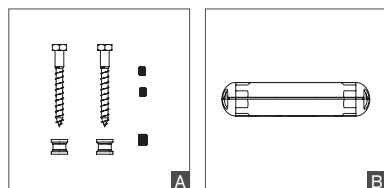

Spare parts

ACCESSIBILITY

	Repair kit		Type
Be-Line®			
Fixing kit	5119FIX	£15.00	A
Fixing kit for DOC M grab bars	5119MFIX	£31.89	-

	Repair kit		Type
Basic			
Cover for shower seat hinges 510400	510400C	£19.84	B
3 × slats for shower seat 510400	510400L	£116.20	C
3 × slats for stool 510418	510418L	£117.79	C
4 × slats for large shower seat 510410	510410L	£177.35	D

SOAP DISPENSERS

	Repair kit		Complete mechanism		Type
510580-510581-510582-510583-510584-510586					
Pump	51058M	£48.13	-	-	E
Lock	SER2911V	£18.93	-	-	F
Lid for tank	51058CO	£9.36	-	-	G
512066					
Electronic unit + O-ring	51206BC	£115.98	-	-	H
Lid for tank	51206CR	£7.16	-	-	I
Lock	SER2911V	£18.93	-	-	F
6566 - 6567					
Complete valve only	6568	£27.33	-	-	J
Level control window only	6569	£6.86	-	-	K
6580 - 6583					
Pump	6580SRV	£54.80	-	-	L
729xxx					
729008, 729108, 729508	729302	£18.93	729308	£68.30	M
729012, 729112, 729512	729302	£18.93	729312	£73.53	M
729150, 729200	729302	£18.93	729303	£68.30	M
PVC tube + non-return valve carrier & non-return valve	729TUB	£11.24	-	-	N
1L tank, for ref.s 729008, 729112	729501	£20.55	-	-	O
0.5L tank, for ref.s 729508, 729512	729500	£17.83	-	-	P