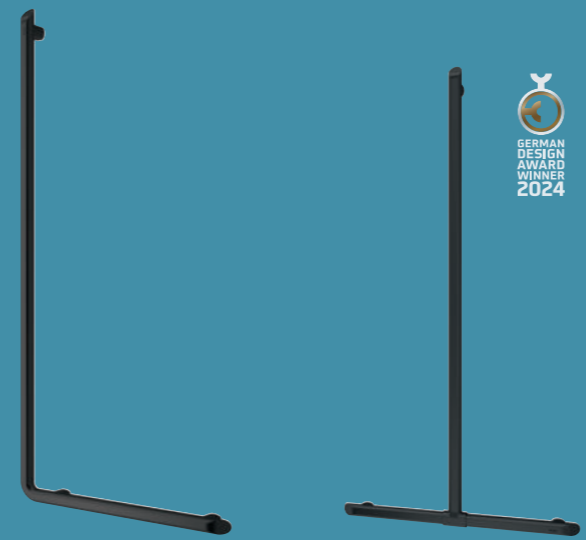

MAKE YOUR Be-Line®

511971BK

511944BK