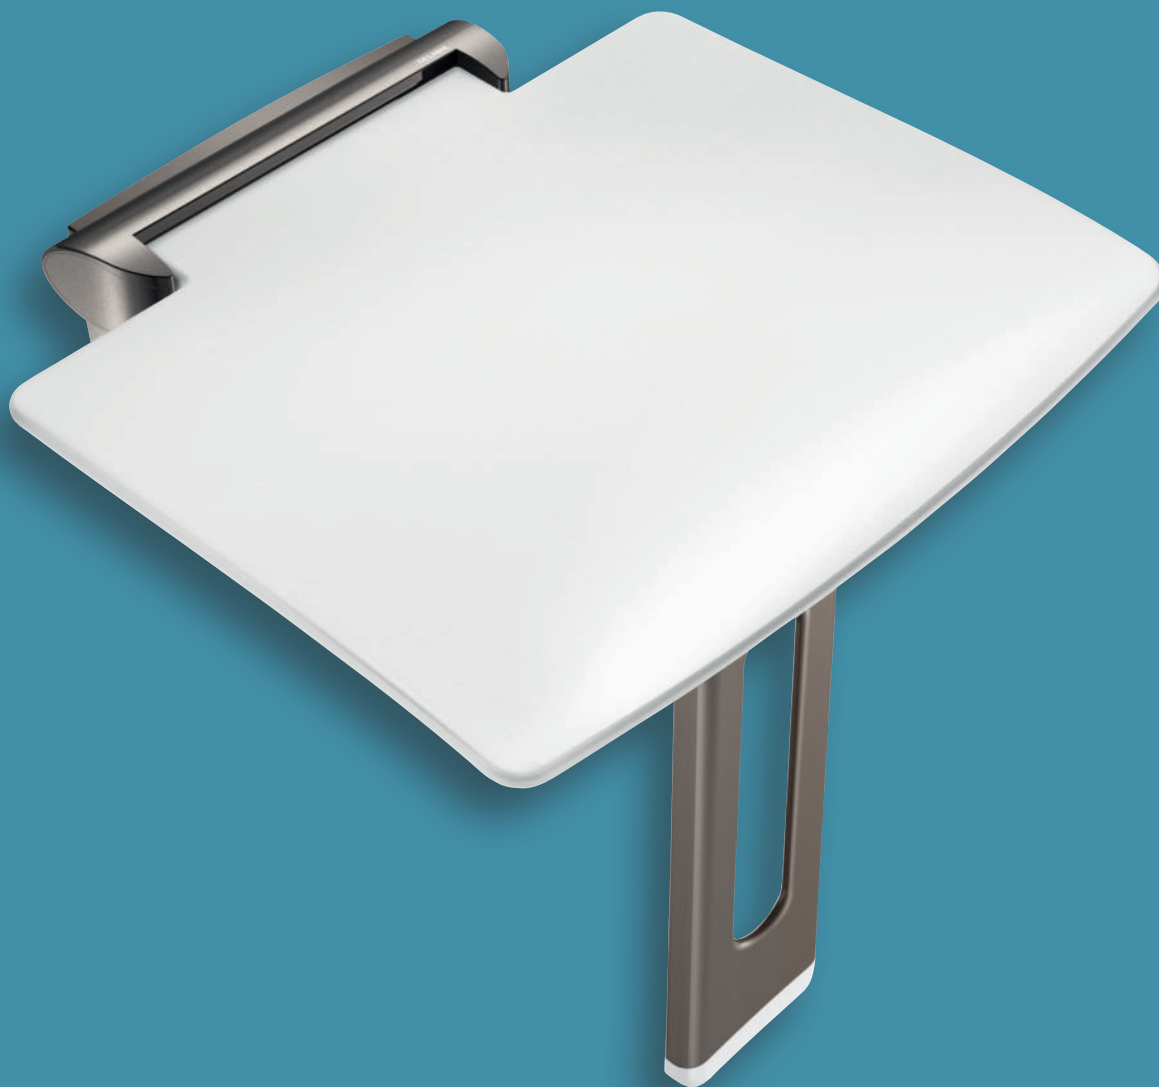

GRAB BARS • SHOWER SEATS • ACCESSORIES

Be-Line®

DESIGN FOR ALL

DELABIE