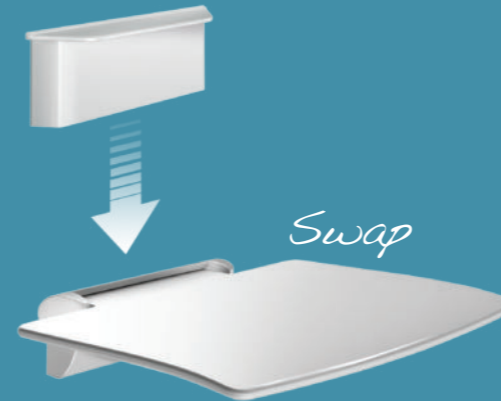

LIFE IS SWEET TAKE A SEAT

511418W

Seat is wide and deep.
Lifts up to save space.
Removable and can be swapped for a shower shelf.
Leg and fixings made from powder-coated aluminium.

Wall-mounted removable, lift-up shower seat

UK price (excl. VAT)
from 01/01/2025

511920BK	Matte black	£356.66
511920C	Metallised anthracite	£316.33
511920W	Matte white	£316.33

Wall-mounted removable, lift-up shower seat with leg

511930BK	Matte black	£342.95
511930C	Metallised anthracite	£304.18
511930W	Matte white	£304.18

Backrest for shower seats

511929	White	£173.01

Wall-mounted shelf to conceal fixings

511921W	Matte white	£28.64
511921FW	Matte white with mounting bracket	£41.00

Shower stool with ergonomic side grips

511418BK	Black seat	£248.49
511418C	Anthracite seat	£216.85
511418W	White seat	£216.85