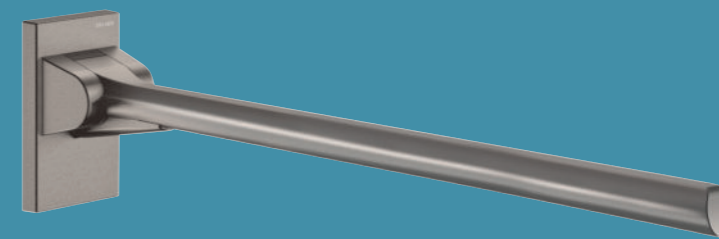

Drop-down, easy to remove with anti-theft locking system, retained in the upright position, slowed down descent, ergonomic flat face that prevents rotation, concealed fixings, aluminium with powder-coated finish, available in three colours.

Be-Line®, this support rail is better equipped than the latest SUV.