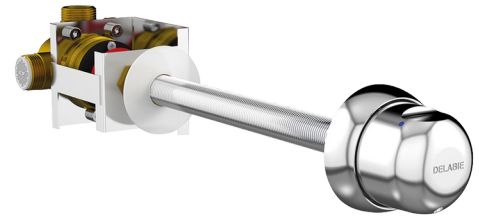

TEMPOMIX basin mixer M3/4"

Ref. 796210

Time flow ~7 seconds

2026 UK public price excluding VAT: £362.79

DESCRIPTION

TEMPOMIX basin mixer M3/4" - Ref. 796210

Control for TEMPOMIX basin mixer, ~7 seconds.
For walls up to 220mm maximum.

ADVANTAGES

Cross wall

TECHNICAL CHARACTERISTICS

TEMPOMIX basin mixer M3/4" - Ref. 796210

Depth 220mm

Norms **ACS**