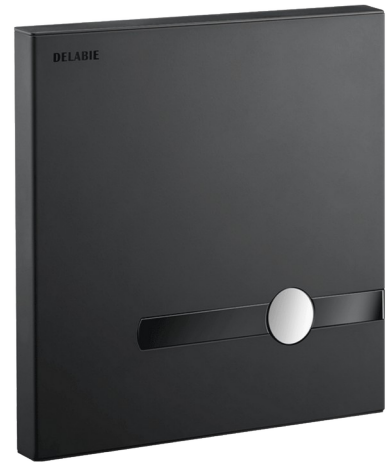

# TEMPOMATIC dual control plate for WCs

Ref. 464050

Electronic dual control valve, recessed, mains supply - For WCs

2026 UK public price excluding VAT: £649.03

## DESCRIPTION

TEMPOMATIC dual control plate for WCs - Ref. 464050

TEMPOMATIC dual control, recessed, electronic valve for direct flush WCs, kit 2/2:

Flush system without cistern: directly connected to pipework.

Battery-operated with CR123 6V Lithium batteries.

Matte black stainless steel wall plate 186 x 186mm and chrome-plated metal button, with integrated electronics.

Control plate is installed manually via hidden fixings.

TEMPOMATIC F $\frac{3}{4}$ " flush valve is compatible with rain water.

Shock-resistant infrared presence detection sensor.

Detection delay is 10 seconds.

Two modes of activation:

- Contactless: the flush operates automatically after each user leaves, ensuring the bowl is rinsed between each user.