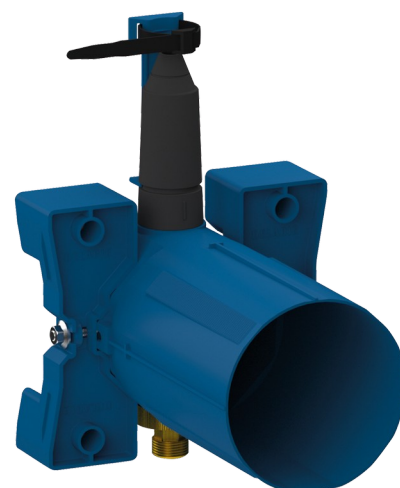

TEMPOMATIC 4 recessed housing for showers

Ref. 443PBOX

Batteries, kit 1/2

2025 UK public price excluding VAT: £147.59

DESCRIPTION

TEMPOMATIC 4 recessed housing for showers - Ref. 443PBOX

Waterproof recessed housing for TEMPOMATIC 4 for showers, kit 1/2: Collar with waterproof seal. Hydraulic connection from the outside and maintenance from the front. Adjusts to all types of installations (rails, solid walls, panels). Compatible with wall finishes 10 - 120mm (while maintaining the minimum recessing depth of 93mm). Stopcocks and flow rate adjustment, filters, non-return valves and cartridge are all integrated and accessible from the front. Supplied in 2 kits: secure system flush without sensitive elements. 30-year warranty. Order with control plate reference 443218.

TECHNICAL CHARACTERISTICS

TEMPOMATIC 4 recessed housing for showers - Ref. 443PBOX

Connector	1/2"
Technology	Electronic
Depth	10 - 120mm
Width	170mm
Norms	ACS
Warranty	

ADVANTAGES

-  Installation recessed in wall
-  Waterproof housing is adjustable and modular
-  System tested to over 500,000 operations
-  100% waterproof housing