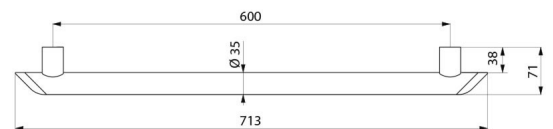

## DESCRIPTION

**Be-Line® matte black straight grab bar Ø 35mm, L. 600mm - Ref. 511906BK**

Be-Line® grab bar Ø 35mm, for people with reduced mobility. For use as a handrail or grab bar for WCs, showers or baths. Aluminium tube, 3mm thick. Solid aluminium fixing points. Rounded profile Ø 35mm with ergonomic flat front face that prevents rotation for an optimal grip. Matte black powder-coated finish provides a good visual contrast with the wall. Antibacterial treatment: optimal protection against bacterial development. Uniform surface for easy maintenance and hygiene. 38mm gap between the bar and the wall: minimal space prevents the forearm passing between the bar and the wall, reducing the risk of fracture in case of loss of balance. Concealed fixings. Supplied with stainless steel screws Ø 8 x 70mm for concrete walls. 600mm centre-to-centre. Tested to over 200kg. Maximum recommended user weight: 135kg. Grab bar with a 30-year warranty. CE marked.

## ADVANTAGES

-  Innovative, design-for-all, matte black finish
-  Comfort: ergonomic anti-rotation surface
-  Tested to over 200kg
-  38mm gap between bar and wall: space saving

## TECHNICAL CHARACTERISTICS

**Be-Line® matte black straight grab bar Ø 35mm, L. 600mm - Ref. 511906BK**

|                   |                                     |
|-------------------|-------------------------------------|
| Length            | 600mm                               |
| Diameter          | Ø 35mm                              |
| Width to the wall | 38mm                                |
| Thickness         | 3mm                                 |
| Finish            | Matte black powder-coated aluminium |