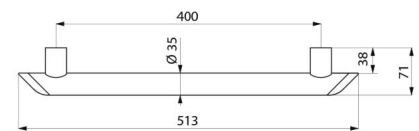

Be-Line® grab bar Ø 35mm, for people with reduced mobility. For use as a handrail or grab bar for WCs, showers or baths. Aluminium tube, 3mm thick. Solid aluminium fixing points. Rounded profile Ø 35mm with ergonomic flat front face that prevents rotation for an optimal grip. Matte black powder-coated finish provides a good visual contrast with the wall. Antibacterial treatment: optimal protection against bacterial development. Uniform surface for easy maintenance and hygiene. 38mm gap between the bar and the wall: minimal space prevents the forearm passing between the bar and the wall, reducing the risk of fracture in case of loss of balance. Concealed fixings. Supplied with stainless steel screws Ø 8 x 70mm for concrete walls. 400mm centre-to-centre. Tested to over 200kg. Maximum recommended user weight: 135kg. 30-year warranty. CE marked.

ADVANTAGES

-  Innovative, design-for-all, matte black finish
-  Comfort: ergonomic anti-rotation surface
-  Tested to over 200kg
-  38mm gap between bar and wall: space saving

TECHNICAL CHARACTERISTICS

Be-Line® matte black straight grab bar Ø 35mm, L. 400mm - Ref. 511904BK

Length	400mm
Diameter	Ø 35mm
Width to the wall	38mm
Thickness	3mm
Finish	Matte black powder-coated aluminium

Norms	 
Warranty	
Repairability	