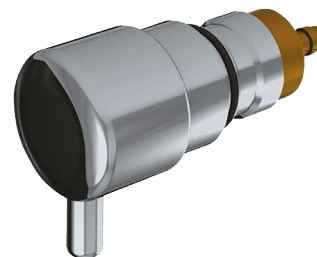

# Cartridge with push-button and spout

Ref. 729303

For wall-mounted soap dispensers 729150 and 729200

2025 UK public price excluding VAT: £71.75

## DESCRIPTION

Cartridge with push-button and spout - Ref. 729303

Cartridge for wall-mounted soap dispensers.  
Push-button and spout in chrome-plated brass.  
Compatible with soap dispensers 729150 and 729200.

## TECHNICAL CHARACTERISTICS

Cartridge with push-button and spout - Ref. 729303

Spout length	32mm
Diameter	Ø 34mm
Finish	Spout in chrome-plated brass