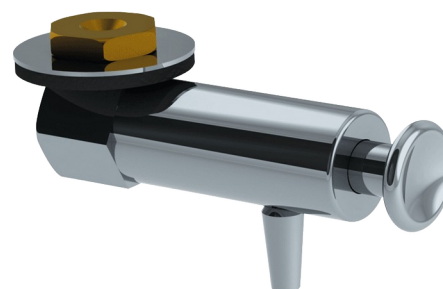

## Pump

Ref. 6580SRV

Pump for soap dispenser 658x

2025 UK public price excluding VAT: £57.57

### DESCRIPTION

Pump - Ref. 6580SRV

Pump for soap dispenser, reference 658x.  
No waste, non-drip and waterproof pump dispenser.  
Dimensions: 95mm.

### ADVANTAGES

Easy installation

Non-drip pump dispenser

### TECHNICAL CHARACTERISTICS

Pump - Ref. 6580SRV

Length	95mm
--------	------

Diameter	Ø 23mm
----------	--------