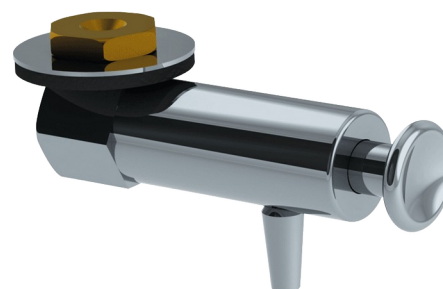

Pump

Ref. 6580SRV

Pump for soap dispenser 658x

2025 UK public price excluding VAT: £57.57

DESCRIPTION

Pump - Ref. 6580SRV

Pump for soap dispenser, reference 658x.
No waste, non-drip and waterproof pump dispenser.
Dimensions: 95mm.

ADVANTAGES

Easy installation

Non-drip pump dispenser

TECHNICAL CHARACTERISTICS

Pump - Ref. 6580SRV

Length	95mm
--------	------

Diameter	Ø 23mm
----------	--------