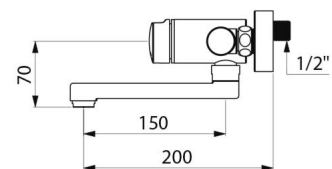

### DESCRIPTION

TEMPOMIX 3 time flow mixer - Ref. 794350

Wall-mounted single control time flow basin mixer:  
 Soft-touch operation.  
 Temperature control and operation via the push-button.  
 Time flow pre-set at ~7 seconds.  
 Flow rate pre-set at 3 lpm at 3 bar, can be adjusted from 3 - 6 lpm.  
 Scale-resistant flow straightener.  
 Chrome-plated metal body M $\frac{1}{2}$ ".  
 Swivelling spout L. 150mm.  
 Filters and non-return valves.  
 Adjustable maximum temperature limiter.  
 M $\frac{1}{2}$ " offset connectors for centres from 130 - 170mm.  
 Suitable for people with reduced mobility.  
 30-year warranty.

### TECHNICAL CHARACTERISTICS

TEMPOMIX 3 time flow mixer - Ref. 794350

Connector	M1/2"
Technology	Time flow
Length	200mm
Width	150mm
Spout length	150mm
Flow rate	3 lpm

Norms	    
Warranty	
Repairability	