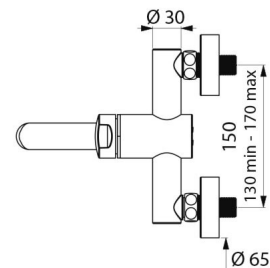

### DESCRIPTION

TEMPOMIX 3 time flow mixer - Ref. 794350

Wall-mounted single control time flow basin mixer:  
 Soft-touch operation.  
 Temperature control and operation via the push-button.  
 Time flow pre-set at ~7 seconds.  
 Flow rate pre-set at 3 lpm at 3 bar, can be adjusted from 3 - 6 lpm.  
 Scale-resistant flow straightener.  
 Chrome-plated metal body M $\frac{1}{2}$ ".  
 Swivelling spout L. 150mm.  
 Filters and non-return valves.  
 Adjustable maximum temperature limiter.  
 M $\frac{1}{2}$ " offset connectors for centres from 130 - 170mm.  
 Suitable for people with reduced mobility.  
 30-year warranty.

### TECHNICAL CHARACTERISTICS

TEMPOMIX 3 time flow mixer - Ref. 794350

Connector	M1/2"
Technology	Time flow
Length	200mm
Width	150mm
Spout length	150mm
Flow rate	3 lpm

Norms	    
Warranty	
Repairability	