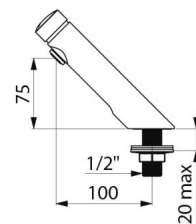

TEMPOSOFT 2 time flow tap

Ref. 740500

Soft-touch operation

2025 UK public price excluding VAT: £90.79

DESCRIPTION

TEMPOSOFT 2 time flow tap - Ref. 740500

Deck-mounted time flow basin tap:
 Soft-touch operation.
 Time flow ~7 seconds.
 Flow rate pre-set at 3 lpm at 3 bar, can be adjusted from 1.4 to 6 lpm.
 Tamperproof scale-resistant flow straightener.
 Chrome-plated brass body M $\frac{1}{2}$ ".
 Fixing with back-nut.
 Supplied with red and blue markers.
 Suitable for people with reduced mobility.
 30-year warranty.

ADVANTAGES

-  Exceptional water savings: 85%
-  Reinforced by back-nut
-  Soft-touch operation

TECHNICAL CHARACTERISTICS

TEMPOSOFT 2 time flow tap - Ref. 740500

Connector	M1/2"
Technology	Time flow
Drop height	75mm
Spout length	100mm
Flow rate	3 lpm