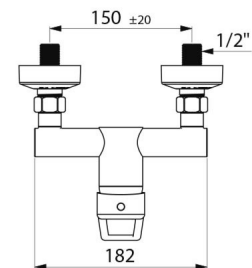

Wall-mounted single hole mechanical shower mixer.
 Wall-mounted single hole mixer with Securitouch thermal insulation to prevent burns.
 Ø 40mm pressure-balancing ceramic cartridge with pre-set maximum temperature limiter.
 Anti-scalding safety: HW flow is reduced if CW supply fails (and vice versa). Constant temperature regardless of variations in pressure and flow rate in the system.
 Body with smooth interior and low water volume.
 Flow rate regulated at 9 lpm.
 Chrome-plated brass body and sculptured control lever.
 M1/2" shower outlet with integrated non-return valve.
 Mixer with offset STOP/CHECK wall connectors, M1/2" M3/4".
 Filters and non-return valves.
 Mechanical mixer with SECURITHERM pressure-balancing ideal for healthcare facilities, nursing homes, hospitals and clinics.
 Shower mixer suitable for people with reduced mobility.
 Mixer with 30-year warranty.

SECURITHERM EP pressure-balancing shower mixer - Ref. 2739EP

| | |
|---------------------|---------------------------------|
| Connector | M1/2" |
| Technology | SECURITHERM EP mechanical mixer |
| Height | 140mm |
| Depth | 188mm |
| Width | 182mm |
| Flow rate | 9 lpm |
| Temperature limiter | Yes |
| Finish | Chrome-plated brass |