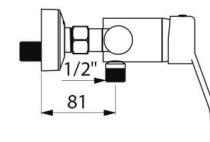

Wall-mounted single hole mechanical shower mixer.
 Wall-mounted single hole mixer with Securitouch thermal insulation to prevent burns.
 Ø 40mm pressure-balancing ceramic cartridge with pre-set maximum temperature limiter.
 Anti-scalding safety: HW flow is reduced if CW supply fails (and vice versa). Constant temperature regardless of variations in pressure and flow rate in the system.
 Body with smooth interior and low water volume.
 Flow rate regulated at 9 lpm.
 Chrome-plated brass body and sculptured control lever.
 M1/2" shower outlet with integrated non-return valve.
 Mixer with offset STOP/CHECK wall connectors, M1/2" M3/4".
 Filters and non-return valves.
 Mechanical mixer with SECURITHERM pressure-balancing ideal for healthcare facilities, nursing homes, hospitals and clinics.
 Shower mixer suitable for people with reduced mobility.
 Mixer with 30-year warranty.

SECURITHERM EP pressure-balancing shower mixer - Ref. 2739EP

| | |
|---------------------|---------------------------------|
| Connector | M1/2" |
| Technology | SECURITHERM EP mechanical mixer |
| Height | 140mm |
| Depth | 188mm |
| Width | 182mm |
| Flow rate | 9 lpm |
| Temperature limiter | Yes |
| Finish | Chrome-plated brass |