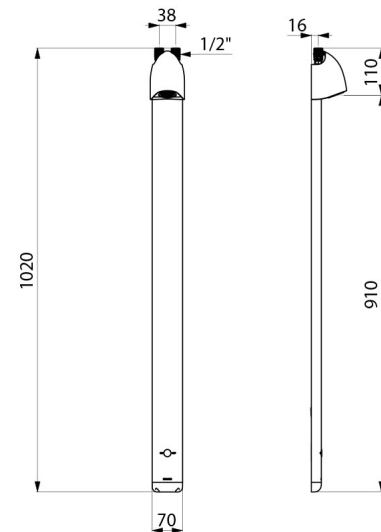

TECHNICAL CHARACTERISTICS

SPORTING 2 SECURITHERM electronic shower panel - Ref. 714906

Supply	6V batteries
Connector	M1/2"
Technology	Electronic
Height	1020mm
Depth	21mm
Width	70mm
Flow rate	6 lpm
Finish	Aluminium

ADVANTAGES

Exceptional water savings: 80%

Anti-bacterial proliferation duty flush

Immediate shut-off if cold water fails

Streamlined design, concealed fixings