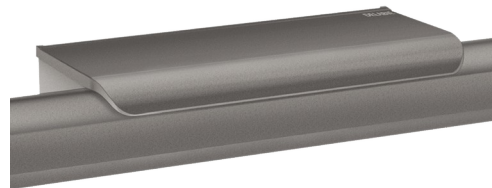

Metallised anthracite shelf for grab bars for showers

Ref. 511922C

2026 UK public price excluding VAT: £21.12

DESCRIPTION

Metallised anthracite shelf for grab bars for showers - Ref. 511922C

Metallised anthracite shelf for grab bars, for showers.
 Designer shelf for soap and shower gel for Be-Line® grab bars.
 Installed against the wall, on the bar.
 Anti-theft lock.
 Anti-bacterial treatment: optimum protection against bacterial development
 Ideal for shower gel or soap.
 2 hooks for gloves.
 30-year warranty.

ADVANTAGES

Vandal-resistant: anti-theft locking screw

Easy to install

TECHNICAL CHARACTERISTICS

Metallised anthracite shelf for grab bars for showers - Ref. 511922C

Height	71mm
Depth	70mm
Length	165mm
Norms	