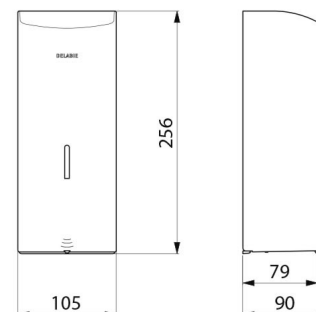

Wall-mounted electronic soap dispenser.
 Liquid soap or hydroalcoholic gel dispenser.
 Vandal-resistant model with flush lock and standard DELABIE key.
 No manual contact: hands are automatically detected by infrared cell (detection distance can be adjusted).
 Bacteriostatic 304 stainless steel cover.
 One-piece hinged cover for easy maintenance and better hygiene.
 No-waste pump dispenser: dispenses 0.8ml (can be adjusted up to 7 doses per activation).
 Option of operation in anti-clogging mode.
 Automatic soap dispenser: 6 AA -1.5V (DC9V) batteries supplied integrated in the soap dispenser body.
 Low battery indicator light.
 Tank with large opening: easy to refill from large containers.
 Window allows soap level to be checked.
 Polished satin 304 stainless steel.
 Stainless steel thickness: 1mm.
 Capacity: 1 litre.
 Dimensions : 90 x 105 x 256mm.
 For vegetable-based liquid soap with a maximum viscosity of 3,000 mPa.s.
 Compatible with hydroalcoholic gel.
 CE marked.
 Wall-mounted electronic soap dispenser with 30-year warranty.

Supply	6 AA batteries
Technology	Infrared sensor
Height	256mm
Depth	90mm
Width	105mm
Volume	Tank: 1 litre
Thickness	1mm
Finish	Polished satin 304 stainless steel

Norms

Warranty

Repairability