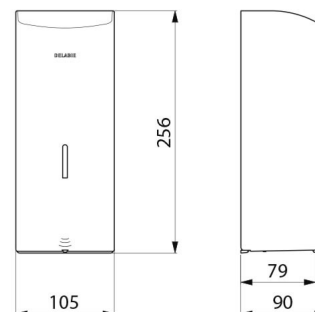

Wall-mounted electronic soap dispenser.
 Liquid soap or hydroalcoholic gel dispenser.
 Vandal-resistant model with lock and standard DELABIE key.
 No manual contact: hands are automatically detected by infrared cell (detection distance can be adjusted).
 Bacteriostatic 304 stainless steel cover.
 One-piece hinged cover for easy maintenance and better hygiene.
 No-waste pump dispenser: dispenses 0.8ml (can be adjusted up to 7 doses per activation).
 Option of operation in anti-clogging mode.
 Automatic soap dispenser: 6 AA -1.5V (DC9V) batteries supplied integrated in the soap dispenser body.
 Low battery indicator light.
 Tank with large opening: easy to refill from large containers.
 Window allows soap level to be checked.
 Polished satin 304 stainless steel.
 Stainless steel thickness: 1mm.
 Capacity: 1 litre.
 Dimensions : 90 x 105 x 256mm.
 For vegetable-based liquid soap with a maximum viscosity of 3,000 mPa.s.
 Compatible with hydroalcoholic gel.
 CE marked.
 Wall-mounted electronic soap dispenser with 10-year warranty.

Supply	6 AA batteries
Technology	Infrared sensor
Height	256mm
Depth	90mm
Width	105mm
Volume	Tank: 1 litre
Thickness	1mm
Finish	Polished satin 304 stainless steel
Norms	

Warranty