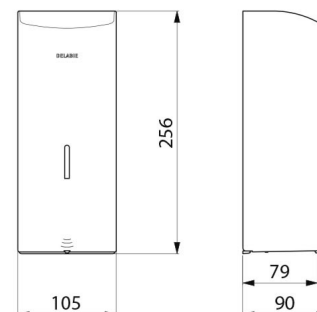

### DESCRIPTION

Wall-mounted electronic liquid soap dispenser, 1 litre - Ref. 512066S

Wall-mounted electronic soap dispenser.  
 Liquid soap or hydroalcoholic gel dispenser.  
 Vandal-resistant model with lock and standard DELABIE key.  
 No manual contact: hands are automatically detected by infrared cell (detection distance can be adjusted).  
 Bacteriostatic 304 stainless steel cover.  
 One-piece hinged cover for easy maintenance and better hygiene.  
 No-waste pump dispenser: dispenses 0.8ml (can be adjusted up to 7 doses per activation).  
 Option of operation in anti-clogging mode.  
 Automatic soap dispenser: 6 AA -1.5V (DC9V) batteries supplied integrated in the soap dispenser body.  
 Low battery indicator light.  
 Tank with large opening: easy to refill from large containers.  
 Window allows soap level to be checked.  
 Polished satin 304 stainless steel.  
 Stainless steel thickness: 1mm.  
 Capacity: 1 litre.  
 Dimensions : 90 x 105 x 256mm.  
 For vegetable-based liquid soap with a maximum viscosity of 3,000 mPa.s.  
 Compatible with hydroalcoholic gel.  
 CE marked.  
 Wall-mounted electronic soap dispenser with 30-year warranty.

### TECHNICAL CHARACTERISTICS

Wall-mounted electronic liquid soap dispenser, 1 litre - Ref. 512066S

Supply	6 AA batteries
Technology	Infrared sensor
Height	256mm
Depth	90mm
Width	105mm
Volume	Tank: 1 litre
Thickness	1mm
Finish	Polished satin 304 stainless steel
Norms	 