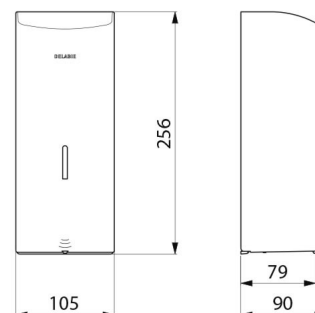

## DESCRIPTION

Wall-mounted electronic liquid soap dispenser, 1 litre - Ref. 512066P

Wall-mounted electronic soap dispenser.  
 Liquid soap or hydroalcoholic gel dispenser.  
 Vandal-resistant model with flush lock and standard DELABIE key.  
 No manual contact: hands are automatically detected by infrared cell (detection distance can be adjusted).  
 Bacteriostatic 304 stainless steel cover.  
 One-piece hinged cover for easy maintenance and better hygiene.  
 No-waste pump dispenser: dispenses 0.8ml (can be adjusted up to 7 doses per activation).  
 Option of operation in anti-clogging mode.  
 Automatic soap dispenser: 6 AA -1.5V (DC9V) batteries supplied integrated in the soap dispenser body.  
 Low battery indicator light.  
 Tank with large opening: easy to fill from large containers.  
 Window allows soap level to be checked.  
 Bright polished 304 stainless steel.  
 Stainless steel thickness: 1mm.  
 Capacity: 1 litre.  
 Dimensions: 90 x 105 x 256mm.  
 For vegetable-based liquid soap with a maximum viscosity of 3,000 mPa.s or 3,000cP.  
 Compatible with hydroalcoholic gel.  
 CE marked.  
 Wall-mounted electronic soap dispenser with 30-year warranty.

## TECHNICAL CHARACTERISTICS

Wall-mounted electronic liquid soap dispenser, 1 litre - Ref. 512066P

|            |                                     |
|------------|-------------------------------------|
| Supply     | 6 AA batteries                      |
| Technology | Infrared sensor                     |
| Height     | 256mm                               |
| Depth      | 90mm                                |
| Width      | 105mm                               |
| Volume     | Tank: 1 litre                       |
| Thickness  | 1mm                                 |
| Finish     | Bright polished 304 stainless steel |