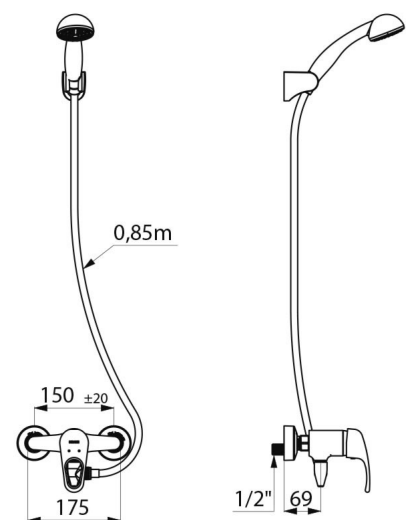

Total anti-scalding safety: HW flow rate is reduced if CW supply fails (and vice versa).
Constant temperature regardless of pressure and flow rate variations.
Flow rate regulated at 9 lpm.
Chrome-plated brass body and sculptured control lever.
M½" shower outlet with integrated non-return valve.
Mixer with 2 offset STOP/CHECK wall connectors M1½" M3/4" ideal for hospitals.
Filters and non-return valves.

- Chrome-plated shower head (ref. 811) with flexible hose (ref. 834T3) and chrome-plated, wall-mounted tilting support (ref. 845).
- Anti-stagnation device FM½" for installation between lower outlet and shower hose, automatically drains the flexible hose and shower head (ref. 880).

TECHNICAL CHARACTERISTICS

Auto-draining shower kit with EP mechanical mixer - Ref. 2239EPHYG

Connector	M1/2"
Technology	SECURITHERM EP
Width	175mm
Flow rate	9 lpm
Temperature limiter	39°C
Finish	Chrome-plated brass