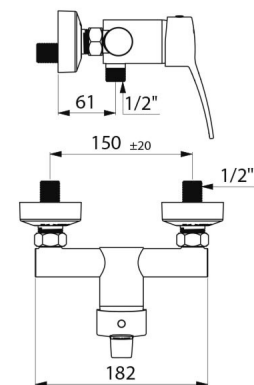

Wall-mounted single control mechanical shower mixer.
 Wall-mounted single control with Securitouch thermal insulation to prevent burns.
 Ø 40 classic ceramic cartridge with pre-set maximum temperature limiter.
 Body with smooth interior and low water volume (reduces bacterial development).
 No risk of cross flow between the hot and cold water.
 No non-return valves on the inlets.
 Flow rate regulated at 9 lpm.
 Chrome-plated brass body and solid control lever.
 M1/2" shower outlet with integrated non-return valve.
 Mixer with offset STOP/CHECK connectors M1/2" M3/4".
 Mechanical mixer ideal for healthcare facilities, retirement and care homes, hospitals and clinics.
 Shower mixer suitable for people with reduced mobility.
 Mixer with 30-year warranty.

Securitouch mechanical shower mixer - Ref. 2739T

Connector	M1/2"
Technology	Securitouch shower mixer
Width	182mm
Flow rate	9 lpm
Temperature limiter	Yes
Finish	Chrome-plated brass

Norms	   
Warranty	
Repairability	