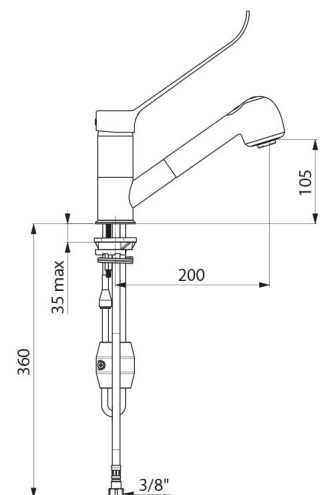

## DESCRIPTION

Pressure-balancing mixer with retracting hand spray - Ref. 2211LEP

Deck-mounted mechanical sink mixer with pressure-balancing suitable for baby baths.  
 Single hole mixer with retracting hand spray with swivelling spout H. 100mm L. 200mm.  
 Ø 40mm ceramic cartridge with pressure-balancing and pre-set maximum temperature limiter.  
 Total anti-scalding safety: HW flow rate is reduced if CW supply fails (and vice versa).  
 Stable temperature regardless of variations in pressure and flow rate. Securitouch thermal insulation prevents burns.  
 Mechanical mixer with retracting hand spray with 2 jet options: flow straightener / rain effect.  
 Body with smooth interior.  
 Flow rate 7 lpm at 3 bar.  
 Chrome-plated brass body and Hygiene control lever.  
 BIOSAFE flexible shower hose reduces bacterial proliferation: transparent polyurethane flexible hose ensures replacement if biofilm is present, smooth interior and exterior.  
 Narrow flexible (interior Ø 6mm), low water volume.  
 Specific counterweight.  
 F<sup>3</sup>/<sub>8</sub>" PEX flexibles with filters and non-return valves.  
 Fixing reinforced by 2 stainless steel rods.  
 SECURITHERM mechanical mixer with pressure-balancing ideal for healthcare facilities, retirement and care homes, hospitals and clinics.  
 Single hole mixer suitable for people with reduced mobility.  
 30-year warranty.

## TECHNICAL CHARACTERISTICS

Pressure-balancing mixer with retracting hand spray - Ref. 2211LEP

Connector	F3/8"
Technology	SECURITHERM EP mechanical mixer
Drop height	100mm
Spout length	200mm
Flow rate	7 lpm at 3 bar
Temperature limiter	Yes
Finish	Chrome-plated brass