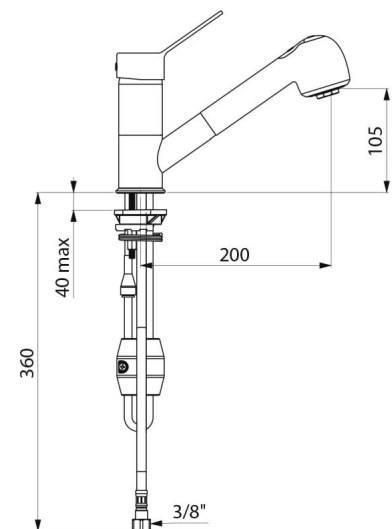

Pressure-balancing mixer with retracting hand spray

Ref. 2211EP

Single hole mechanical EP mixer with retracting hand spray

2025 UK public price excluding VAT: £360.35

DESCRIPTION

Pressure-balancing mixer with retracting hand spray - Ref. 2211EP

Deck-mounted mechanical sink mixer with pressure-balancing suitable for baby baths.
Single hole mixer with retracting hand spray with swivelling spout H. 105mm L. 200mm.
Ø 40mm ceramic cartridge with pressure-balancing and pre-set maximum temperature limiter.
Total anti-scalding safety: HW flow rate is reduced if CW supply fails (and vice versa).
Stable temperature regardless of variations in pressure and flow rate in the system.
Securitouch thermal insulation prevents burns.
Mechanical mixer with retracting hand spray with 2 jet options: flow straightener / rain effect.
Body with smooth interior.
Flow rate limited to 7 lpm at 3 bar.
Chrome-plated brass body and solid control lever.
BIOSAFE flexible shower hose reduces bacterial proliferation: transparent polyurethane to ensure replacement when biofilm is present, smooth interior and exterior.
Narrow flexible (interior Ø 6mm): low water volume.
Specific counterweight.
PEX flexibles F $\frac{3}{8}$ " with filters and non-return valves.
Fixing reinforced by 2 stainless steel rods.
Mechanical mixer with SECURITHERM pressure-balancing, ideal for healthcare facilities, retirement and care homes, hospitals and clinics.
Suitable for people with reduced mobility.
Mixer with 30-year warranty.

TECHNICAL CHARACTERISTICS

Pressure-balancing mixer with retracting hand spray - Ref. 2211EP