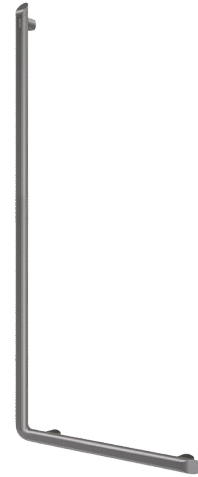

Be-line L-shaped grab bar, anthracite, H. 1,130mm

Ref. 511971C

Metallised anthracite powder-coated aluminium

2026 UK public price excluding VAT: £256.46

DESCRIPTION

Be-line L-shaped grab bar, anthracite, H. 1,130mm - Ref. 511971C

Be-line® L-shaped grab bar for showers or baths for people with reduced mobility.

Helps the user stand and move safely in the shower or bath.

Use as a shower rail by adding a shower head holder and/or soap dish.

Can be installed with upright bar on the left or right.

Aluminium tube thickness 3mm. Solid aluminium fixing points.

Rounded profile Ø 35mm with ergonomic flat front face that prevents rotation for an optimal grip.

Dimensions: 1,130 x 450mm.

Tested to over 200kg. Maximum recommended user weight: 135kg.

30-year warranty. CE marked.

TECHNICAL CHARACTERISTICS

Be-line L-shaped grab bar, anthracite, H. 1,130mm - Ref. 511971C