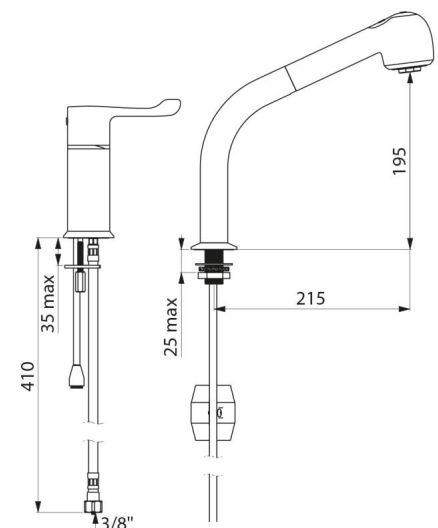

SECURITHERM thermostatic sink mixer set

Ref. H9613

Sequential mixer and column set

2025 UK public price excluding VAT: £525.51

DESCRIPTION

SECURITHERM thermostatic sink mixer set - Ref. H9613

SECURITHERM thermostatic sequential sink mixer set and column with retracting hand spray.
Ideal for baby baths.
Anti-scalding failsafe: shuts off automatically if cold or hot water supply fails.
Securitouch thermal insulation prevents burns.
Sequential: opens and closes with cold water.
No risk of cross flow between the hot and cold water.
No non-return valves on the inlets.
Swivelling column H. 195mm L. 215mm.
Retracting hand spray with 2 jet options: flow straightener/rain effect.
Scale-resistant thermostatic sequential cartridge for single control temperature and flow-rate adjustment.
Temperature can be adjusted from cold water to 40°C with maximum temperature limiter set at 40°C.
Body and column with smooth interiors.
Flow rate regulated at 7 lpm.
No manual contact thanks to Hygiene control lever L. 100mm.
Mixed water brass outlet L. 160mm.
BIOSAFE flexible shower hose reduces bacterial proliferation: transparent polyurethane, smooth interior and exterior.
Hose with narrow diameter (internal Ø 6mm): low water volume.
Specific counterweight.
PEX flexibles F3/8" and reinforced fixing via 2 stainless steel rods.
Ideal for healthcare facilities, retirement and care homes, hospitals and clinics.
Suitable for people with reduced mobility.
30-year warranty.

TECHNICAL CHARACTERISTICS

SECURITHERM thermostatic sink mixer set - Ref. H9613

Connector	F3/8"
Technology	SECURITHERM sequential Securitouch
Drop height	195mm
Spout length	215mm
Flow rate	7 lpm
Temperature limiter	40°C
Finish	Chrome-plated brass

ADVANTAGES