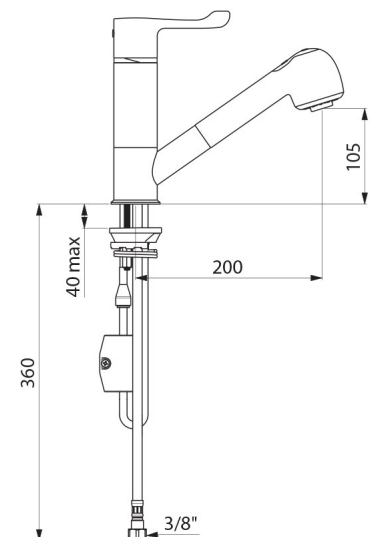

SECURITHERM thermostatic sink mixer

Ref. H9612

Single hole thermostatic mixer with retracting hand spray

2025 UK public price excluding VAT: £503.00

DESCRIPTION

SECURITHERM thermostatic sink mixer - Ref. H9612

Deck-mounted SECURITHERM thermostatic basin mixer, ideal for baby baths. Sequential thermostatic mixer: opens and closes with cold water. No risk of cross flow between the hot and cold water. No non-return valves on the inlets. Anti-scalding failsafe: immediate shut-off if cold or hot water supply fails. Securitouch thermal insulation prevents burns. Single hole mixer with swivelling outlet H. 105mm L. 200mm. Sequential mixer with retracting hand spray with 2 jet options: flow straightener/rain effect. Scale-resistant sequential thermostatic cartridge for sequential control of the flow rate and temperature. Temperature control from cold water up to 40°C with maximum temperature limiter set at 40°C. Body with smooth interior. Flow rate regulated at 4 lpm. No manual contact thanks to Hygiene control lever L. 100mm. BIOSAFE flexible shower hose reduces bacterial proliferation: transparent polyurethane, smooth interior and exterior. Flexible with narrow interior Ø 6mm: low water volume. Specific counterweight. PEX flexibles F3/8". Fixing reinforced by 2 stainless steel rods. Thermostatic mixer ideal for healthcare facilities, retirement and care homes, hospitals and clinics. Mixer suitable for people with reduced mobility. 30-year warranty.

TECHNICAL CHARACTERISTICS

SECURITHERM thermostatic sink mixer - Ref. H9612

Connector	F3/8"
Technology	SECURITHERM Securitouch sequential mixer
Drop height	105mm
Spout length	200mm
Flow rate	4 lpm
Temperature limiter	Yes
Finish	Chrome-plated brass

ADVANTAGES