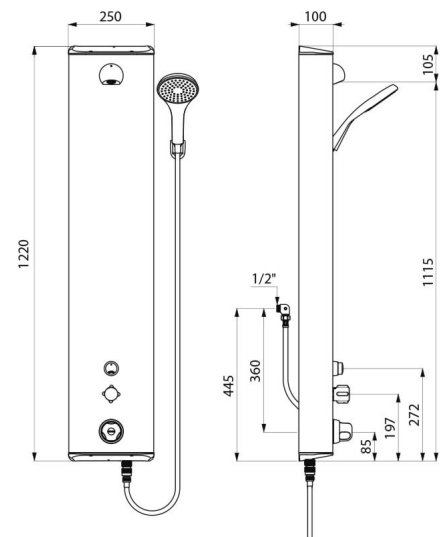

SECURITHERM dual control shower panel

Ref. 792334

Time flow thermostatic and mechanical dual control

2025 UK public price excluding VAT: £1,183.43

DESCRIPTION

SECURITHERM dual control shower panel - Ref. 792334

Dual control thermostatic shower panel:
Large model satin stainless steel shower panel for wall mounted, exposed installation.
With concealed inlet via flexibles, M $\frac{1}{2}$ ".
SECURITHERM thermostatic shower mixer.
Adjustable temperature control from cold water up to 38°C with 1st limiter set at 38°C and 2nd limiter set at 41°C.
Anti-scalding failsafe: automatic shut-off if cold water fails.
Anti-cold showers function: automatic shut-off if hot water fails.
Chrome-plated, tamperproof, scale-resistant, fixed, ROUND shower head with automatic flow rate regulation at 6 lpm at 3 bar.
Handset with removable flexible via push-fit rapid STOP connector, wall support supplied.
Time flow valve ~30 seconds with soft-touch operation to control the ROUND shower head
Non-time flow valve to control the handset with flexible hose.
Stopcocks.
Concealed fixings.
Filters and non-return valves.
This product is compatible with thermal and chemical shocks in accordance with current guidelines.
Shower panel suitable for people with reduced mobility.
30-year warranty.

TECHNICAL CHARACTERISTICS

SECURITHERM dual control shower panel - Ref. 792334

Connector	M$\frac{1}{2}$"
Technology	Non-time flow and time flow
Height	1,220mm
Depth	100mm
Width	250mm
Flow rate	6 lpm
Temperature limiter	Thermostatic
Finish	Stainless steel

ADVANTAGES

- Thermostatic temperature regulation
- Immediate shut-off if cold water fails
- Fixed or handheld shower head
- Stainless steel body, brass controls

Norms