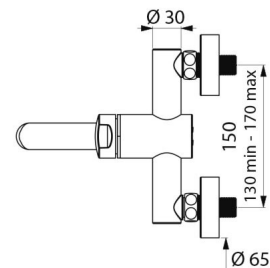

TEMPOMIX 3 time flow mixer

Ref. 794360

Soft-touch operation

2026 UK public price excluding VAT: £380.90

DESCRIPTION

TEMPOMIX 3 time flow mixer - Ref. 794360

Wall-mounted single control time flow basin mixer:
 Soft-touch operation.
 Temperature control and operation via the push-button.
 Time flow pre-set at ~7 seconds.
 Flow rate pre-set at 3 lpm at 3 bar, can be adjusted from 3 - 6 lpm.
 Scale-resistant flow straightener.
 Chrome-plated metal body M $\frac{1}{2}$ ".
 Fixed spout L.150mm.
 Filters and non-return valves.
 Adjustable maximum temperature limiter.
 M $\frac{1}{2}$ " offset connectors for centres from 130 - 170mm.
 Suitable for people with reduced mobility.
 30-year warranty.

ADVANTAGES

-  Exceptional water savings: 85%
-  Soft-touch operation
-  Sleek and slim design

TECHNICAL CHARACTERISTICS

TEMPOMIX 3 time flow mixer - Ref. 794360

Connector	M1/2"
Technology	Time flow
Length	200mm
Width	150mm
Spout length	150mm
Flow rate	3 lpm