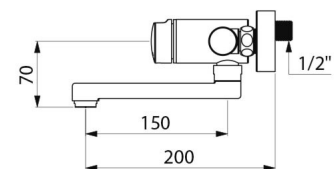

TEMPOMIX 3 time flow mixer

Ref. 794360

Soft-touch operation

2026 UK public price excluding VAT: £380.90

DESCRIPTION

TEMPOMIX 3 time flow mixer - Ref. 794360

Wall-mounted single control time flow basin mixer:
 Soft-touch operation.
 Temperature control and operation via the push-button.
 Time flow pre-set at ~7 seconds.
 Flow rate pre-set at 3 lpm at 3 bar, can be adjusted from 3 - 6 lpm.
 Scale-resistant flow straightener.
 Chrome-plated metal body M $\frac{1}{2}$ ".
 Fixed spout L.150mm.
 Filters and non-return valves.
 Adjustable maximum temperature limiter.
 M $\frac{1}{2}$ " offset connectors for centres from 130 - 170mm.
 Suitable for people with reduced mobility.
 30-year warranty.

ADVANTAGES

-  Exceptional water savings: 85%
-  Soft-touch operation
-  Sleek and slim design

TECHNICAL CHARACTERISTICS

TEMPOMIX 3 time flow mixer - Ref. 794360

Connector	M1/2"
Technology	Time flow
Length	200mm
Width	150mm
Spout length	150mm
Flow rate	3 lpm