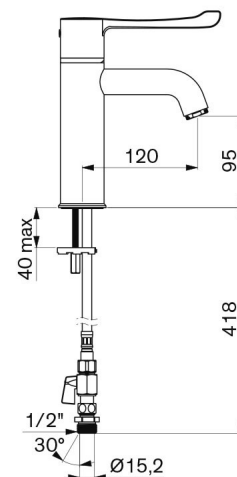

ADVANTAGES

- Sequential: opens/closes with cold water
- Maximum hygiene: no non-return valves
- SECURITHERM: optimal anti-scalding safety
- Securitouch: thermal insulation prevents burns