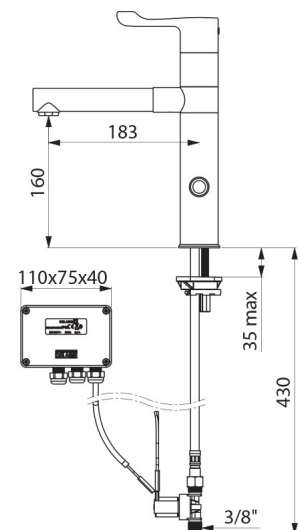

TEMPOMATIC MIX electronic mixer with removable BIOCLIP spout

Ref. 20870T1

Tall single hole infrared mixer with stainless steel swivelling spout

2026 UK public price excluding VAT: £718.18

DESCRIPTION

TEMPOMATIC MIX electronic mixer with removable BIOCLIP spout - Ref. 20870T1

Deck-mounted electronic basin mixer.
Electronic mixer with high, removable, swivelling BIOCLIP spout H. 160mm.
Single hole mixer supplied with 2 removable stainless steel spouts L.183mm Ø 28mm.
Independent IP65 electronic control unit.
Mains supply via 230/12V transformer.
Body and spout with smooth interiors (reduces niches where bacteria can develop).
Adjustable duty flush (pre-set to approx. 60 secs every 24h after last use) to prevent water stagnation in the network in the event of prolonged periods of non-use.
Flow rate limited to 5 lpm at 3 bar.
Shockproof infrared presence detection sensor.
Chrome-plated solid brass body with reinforced fixing via 2 stainless steel rods.
Hygiene lever L. 100mm controls temperature.
PEX flexibles with filters and M3/8" solenoid valve.
Anti-blocking safety.
Solenoid valves upstream of the mixing chamber.
Mixer ideal for healthcare facilities, retirement and care homes, hospitals and clinics.
Suitable for people with reduced mobility.
Mixer with 30-year warranty.
Two shut-off options:
- standard mode: timed flow with automatic shut-off.
- ON/OFF mode: user shuts off flow voluntarily after 30 minutes.
Thermal shocks are possible.
Position the sensor to the side of the mixer in the On/Off mode.

TECHNICAL CHARACTERISTICS

TEMPOMATIC MIX electronic mixer with removable BIOCLIP spout - Ref. 20870T1