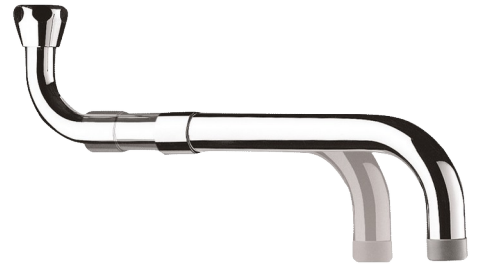

Telescopic swivelling spout

Ref. 966380

L. 300 - 470mm

2025 UK public price excluding VAT: £109.04

DESCRIPTION

Telescopic swivelling spout - Ref. 966380

Telescopic swivelling spout L. 300 - 470mm. F3/4".

Chrome-plated solid brass.

Scale-resistant flow straightener.

Suitable for mounting above or below a wall-mounted mixer.

ADVANTAGES

For mounting above or below a wall-mounted tap

TECHNICAL CHARACTERISTICS

Telescopic swivelling spout - Ref. 966380

Spout length	300 - 470mm
Finish	Chrome-plated brass
Norms	 
Warranty	