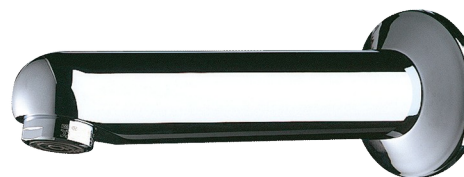

Fixed spout with plate

Ref. 947157

L. 170mm

2026 UK public price excluding VAT: £157.25

DESCRIPTION

Fixed spout with plate - Ref. 947157

Spout Ø 32mm, M½".

L. 170mm.

For cross wall installation for walls ≤ 165mm, with anti-rotating pin.

Threaded rod can be cut-to-size.

Chrome-plated solid brass.

Scale-resistant flow straightener regulated at 3 lpm.

30-year warranty.

ADVANTAGES

3 lpm

Cross wall installation

TECHNICAL CHARACTERISTICS

Fixed spout with plate - Ref. 947157

Connector	M½"
Length	165mm
Spout length	170mm
Flow rate	3 lpm
Norms	  
Warranty	
Repairability	