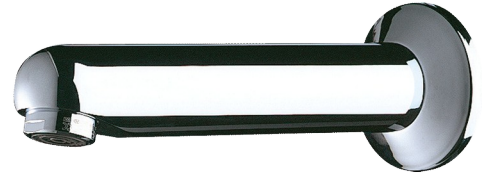

Fixed spout with plate

Ref. 947151

L.120mm

2025 UK public price excluding VAT: £126.79

DESCRIPTION

Fixed spout with plate - Ref. 947151

Spout Ø 32mm, M1/2".

L. 120mm.

For cross wall installation for walls ≤ 165mm, with anti-rotating pin.

Threaded rod can be cut-to-size.

Chrome-plated solid brass.

Scale-resistant flow straightener pre-set at 3 lpm.

30-year warranty.

ADVANTAGES

3 lpm

Cross wall installation

TECHNICAL CHARACTERISTICS

Fixed spout with plate - Ref. 947151

Connector	M1/2"
Length	165mm
Spout length	120mm
Flow rate	3 lpm
Norms	  
Warranty	
Repairability	