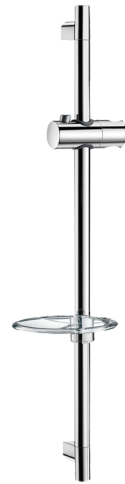

Chrome-plated shower rail

Ref. 820

With soap dish

2025 UK public price excluding VAT: **£45.18**

DESCRIPTION

Chrome-plated shower rail - Ref. 820

Chrome-plated stainless steel shower rail \varnothing 22mm, overall length 700mm with 590mm centres, can be cut to size.

- Chrome-plated sliding, adjustable, tilting shower head holder.
- Transparent soap dish.

ADVANTAGES

Easy to install

Height can be adjusted

TECHNICAL CHARACTERISTICS

Chrome-plated shower rail - Ref. 820

Length	700mm
Finish	Chrome-plated