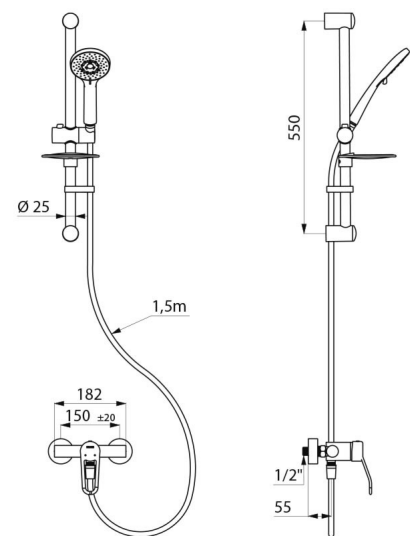

### Shower riser rail with mechanical mixer - Ref. 2739SKIT

Shower riser rail with single control mechanical mixer.  
 Wall-mounted shower kit with shower mixer.  
 • Wall-mounted single control mixer with Securitouch thermal insulation to prevent burns.  
 Ø 40mm classic ceramic cartridge with pre-set maximum temperature limiter.  
 Body with smooth interior and low water volume.  
 Flow rate regulated at 9 lpm.  
 Chrome-plated brass body and sculptured control lever.  
 M1/2" shower outlet with integrated non-return valve.  
 Mixer with offset standard wall connectors, M1/2" M3/4".  
 • Sliding shower head holder (ref. 813) on a chrome-plated riser rail (ref. 821) with soap dish and flexible shower hose (ref. 836T1).  
 • Shower head retaining collar (ref. 830).  
 Shower riser rail is ideal for healthcare facilities, retirement homes, hospitals and clinics.  
 Mechanical mixer suitable for people with reduced mobility.  
 Mixer with 30-year warranty.

### Shower riser rail with mechanical mixer - Ref. 2739SKIT

Connector	M1/2"
Technology	Securitouch shower mixer
Depth	161mm
Width	182mm
Flow rate	9 lpm
Temperature limiter	Yes
Finish	Chrome-plated brass