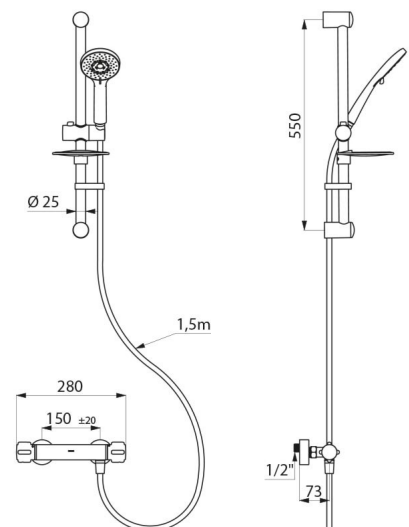

Shower kit with thermostatic mixer

Ref. H9739SKIT

Dual control thermostatic mixer

2026 UK public price excluding VAT: £431.34

DESCRIPTION

Shower kit with thermostatic mixer - Ref. H9739SKIT

SECURITHERM dual control thermostatic shower kit:

- Shower mixer with scale-resistant, thermostatic cartridge: Mixer with anti-scalding failsafe: shuts off automatically if cold water supply fails.

Prevents cold showers: shuts off automatically if hot water supply fails.

Scale-resistant thermostatic cartridge controls the temperature.

1/4-turn ceramic head for flow rate adjustment.

Temperature control from 25 - 40°C with temperature limiter set at 38°C.

Thermal shocks are possible without removing the control knob or shutting off the cold water supply.

Flow rate regulated at 9 lpm.

Chrome-plated body and CLASSIC controls.

M1/2" shower outlet.

F3/4" inlets with integrated filters and non-return valves.

Mixer with 2 offset standard wall connectors, M1/2" M3/4".

- Sliding shower head holder (ref. 813) on a chrome-plated riser rail (ref. 821) with soap dish and flexible shower hose (ref. 836T1).
- Shower hose retaining collar (ref. 830).

Mixer ideal for healthcare facilities, retirement and care homes, hospitals and clinics.

Thermostatic mixer suitable for people with reduced mobility.

Shower kit with 30-year warranty.

TECHNICAL CHARACTERISTICS

Shower kit with thermostatic mixer - Ref. H9739SKIT

Connector	M1/2"
Technology	SECURITHERM thermostatic mixer
Depth	73mm
Length	281mm
Width	280mm
Flow rate	9 lpm
Temperature limiter	Yes
Finish	Chrome-plated brass

Norms

ACS

ADVANTAGES

SECURITHERM: Optimum anti-scalding safety

Pre-set maximum temperature limiter

Thermostatic: total temperature stability

Ergonomic: controls are easy to grip