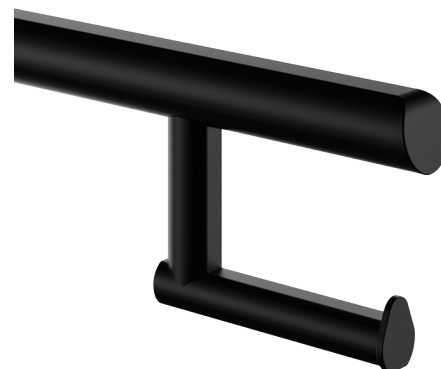

Be-Line® toilet roll holder for drop-down rails

Ref. 511965BK

Toilet roll holder

DESCRIPTION

Be-Line® toilet roll holder for drop-down rails - Ref. 511965BK

Toilet roll holder for Be-Line® drop-down support rails.

Toilet paper dispenser.

Matte black finish.

Can be installed without removing the drop-down rail.

Anti-bacterial treatment: optimum protection against bacterial development.

30-year warranty.

ADVANTAGES

Easy to install without removing the rail

TECHNICAL CHARACTERISTICS

Be-Line® toilet roll holder for drop-down rails - Ref. 511965BK

Height	104mm
Length	148mm
Finish	Matte black
Warranty	