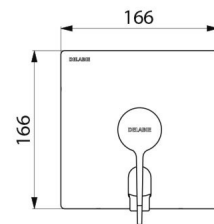

Recessed thermostatic sequential shower mixer with angled outlet - Ref. H9633L

Technology	SECURITHERM Securitouch thermostatic sequential mixer
Height	166mm
Width	166mm
Flow rate	Flow rate regulated at 9 lpm (mixer only), 6 lpm at 3 bar with shower head
Temperature limiter	Yes
Finish	Chrome-plated brass