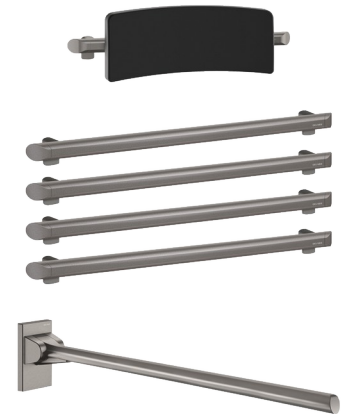

Be-Line® WC pack with backrest

Ref. 511809MC

DOC M pack

DESCRIPTION

Be-Line® WC pack with backrest - Ref. 511809MC

DOC M Be-Line® WC pack with 1 backrest, depth 150mm.

1 drop-down support rail, length 850mm.

4 grab bars, length 600mm.

Aluminium tube.

Metallised anthracite powder-coated finish (LRV 14) provides a good visual contrast with the wall.

Tested to over 200kg.

Maximum recommended user weight 135kg.

30-year warranty.

Be-Line® WC pack with backrest - Ref. 511809MC

Depth	Backrest: 150mm
Length	Grab bars: 600mm; Drop-down support rail: 850mm
Finish	Metallised anthracite powder-coated aluminium
Norms	CE
Warranty	30 YEAR WARRANTY