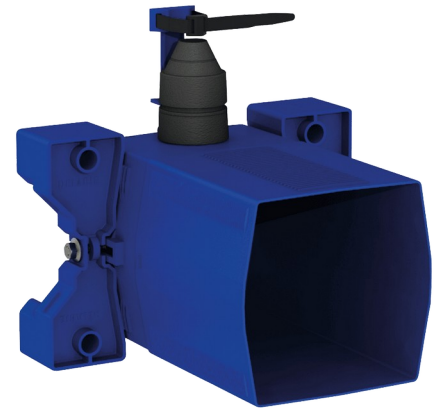

Recessed waterproof housing for TEMPOFLUX 3 WC

Ref. 763BOX

For WC time flow valve - Kit 1/2

DESCRIPTION

Recessed waterproof housing for TEMPOFLUX 3 WC - Ref. 763BOX

Recessed waterproof housing, kit 1/2:
 Flush system without cistern: directly connected to pipework.
 Compatible with WC time flow valve.
 Collar with waterproof seal.
 Hydraulic connection to the outside and maintenance from the front.
 Adjusts to all types of installation (rails, solid walls, panels).
 Compatible with wall finishes from 10 - 120mm (while maintaining the minimum recessing depth of 93mm).
 Suitable for standard or "pipe-in-pipe" supply.
 Stopcock and flow rate adjustment, activation unit and cartridge are all integrated and accessible from the front.
 Back flow prevention device inside the housing.
 Secure system flush without sensitive elements.
 Outlet connection for PVC tube \varnothing 26/32mm.
 30-year warranty.
 Order with control plate references 763000, 763040, 763041 or 763030.

ADVANTAGES

Recessed installation is easy

100% waterproof housing

Adapt to wall thickness

TECHNICAL CHARACTERISTICS

Recessed waterproof housing for TEMPOFLUX 3 WC - Ref. 763BOX

Connector	F $\frac{3}{4}$ "
Technology	Time flow
Height	150mm
Depth	93 to 190mm
Width	225mm
Norms	  
Warranty	