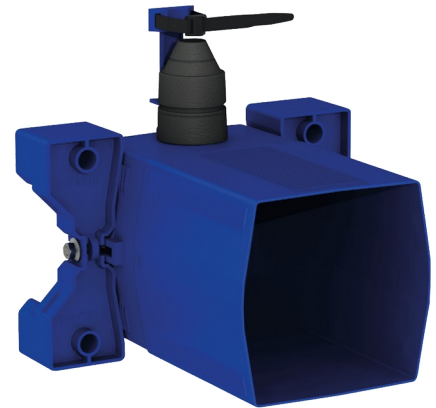

Recessed waterproof housing for TEMPOFLUX 3 WC

Ref. 763BOX

For WC time flow valve - Kit 1/2

DESCRIPTION

Recessed waterproof housing for TEMPOFLUX 3 WC - Ref. 763BOX

Recessed waterproof housing, kit 1/2:
 Flush system without cistern: directly connected to pipework.
 Compatible with WC time flow valve.
 Collar with waterproof seal.
 Hydraulic connection to the outside and maintenance from the front.
 Adjusts to all types of installation (rails, solid walls, panels).
 Compatible with wall finishes from 10 - 120mm (while maintaining the minimum recessing depth of 93mm).
 Suitable for standard or "pipe-in-pipe" supply.
 Stopcock and flow rate adjustment, activation unit and cartridge are all integrated and accessible from the front.
 Back flow prevention device inside the housing.
 Secure system flush without sensitive elements.
 Outlet connection for PVC tube Ø 26/32mm.
 30-year warranty.
 Order with control plate references 763000, 763040, 763041 or 763030.

ADVANTAGES

Recessed installation is easy

100% waterproof housing

Adapt to wall thickness

TECHNICAL CHARACTERISTICS

Recessed waterproof housing for TEMPOFLUX 3 WC - Ref. 763BOX

Connector	F¾"
Technology	Time flow
Height	150mm
Depth	93 to 190mm
Width	225mm
Norms	 
Warranty	