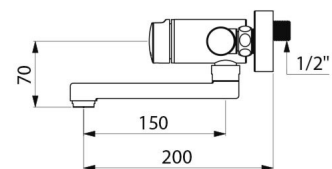

### DESCRIPTION

**TEMPOMIX 3 time flow mixer - Ref. 794350**

Wall-mounted single control time flow basin mixer:  
 Soft-touch operation.  
 Temperature control and operation via the push-button.  
 Time flow pre-set at ~7 seconds.  
 Flow rate pre-set at 3 lpm at 3 bar, can be adjusted from 3 - 6 lpm.  
 Scale-resistant flow straightener.  
 Chrome-plated metal body M $\frac{1}{2}$ ".  
 Swivelling spout L. 150mm.  
 Filters and non-return valves.  
 Adjustable maximum temperature limiter.  
 M $\frac{1}{2}$ " offset connectors for centres from 130 - 170mm.  
 Suitable for people with reduced mobility.  
 30-year warranty.

### TECHNICAL CHARACTERISTICS

**TEMPOMIX 3 time flow mixer - Ref. 794350**

Connector	M1/2"
Technology	Time flow
Length	200mm
Width	150mm
Spout length	150mm
Flow rate	3 lpm

Norms	    
Warranty	
Repairability	