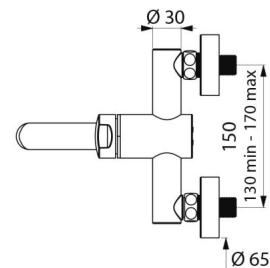

### DESCRIPTION

**TEMPOMIX 3 time flow mixer - Ref. 794350**

Wall-mounted single control time flow basin mixer:  
 Soft-touch operation.  
 Temperature control and operation via the push-button.  
 Time flow pre-set at ~7 seconds.  
 Flow rate pre-set at 3 lpm at 3 bar, can be adjusted from 3 - 6 lpm.  
 Scale-resistant flow straightener.  
 Chrome-plated metal body M $\frac{1}{2}$ ".  
 Swivelling spout L. 150mm.  
 Filters and non-return valves.  
 Adjustable maximum temperature limiter.  
 M $\frac{1}{2}$ " offset connectors for centres from 130 - 170mm.  
 Suitable for people with reduced mobility.  
 30-year warranty.

### TECHNICAL CHARACTERISTICS

**TEMPOMIX 3 time flow mixer - Ref. 794350**

Connector	M1/2"
Technology	Time flow
Length	200mm
Width	150mm
Spout length	150mm
Flow rate	3 lpm

Norms	    
Warranty	
Repairability	