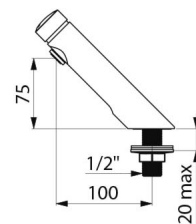

TEMPOSOFT 2 time flow tap

Ref. 740500

Soft-touch operation

DESCRIPTION

TEMPOSOFT 2 time flow tap - Ref. 740500

Deck-mounted time flow basin tap:
 Soft-touch operation.
 Time flow ~7 seconds.
 Flow rate pre-set at 3 lpm at 3 bar, can be adjusted from 1.4 to 6 lpm.
 Tamperproof scale-resistant flow straightener.
 Chrome-plated brass body M $\frac{1}{2}$ ".
 Fixing with back-nut.
 Supplied with red and blue markers.
 Suitable for people with reduced mobility.
 30-year warranty.

ADVANTAGES

-  Exceptional water savings: 85%
-  Reinforced by back-nut
-  Soft-touch operation

TECHNICAL CHARACTERISTICS

TEMPOSOFT 2 time flow tap - Ref. 740500

Connector	M1/2"
Technology	Time flow
Drop height	75mm
Spout length	100mm
Flow rate	3 lpm