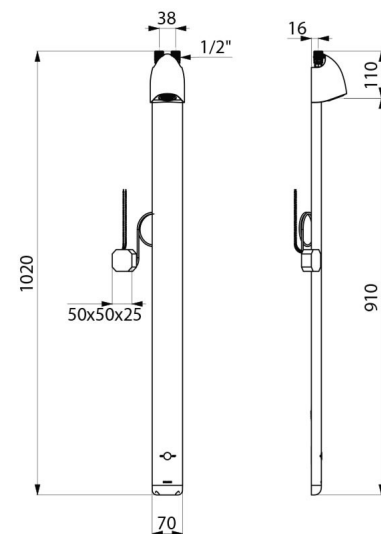

Thermostatic electronic shower panel - top inlets:
Anodised aluminium and chrome-plated satin finish panel.
Extra flat structure with concealed fixings.
Mains supply 230/6V.
Infrared presence detection. Shower starts when hand is moved towards the sensor (detection distance ~4cm).
Shuts off voluntarily or automatically after ~60 seconds.
Duty flush (~60 seconds every 24 hours after the last use).
Flow rate 6 lpm at 3 bar.
Tamperproof, scale-resistant fixed shower head with automatic flow rate regulation.
Accessible filters and non-return valves.
Integrated stopcocks.
M $\frac{1}{2}$ " connection for top inlet.
Electronic shower panel suitable for people with reduced mobility.
30-year warranty.
SECURITHERM technology:
Thermostatic shower mixer directly integrated in the head of the shower panel.
Temperature set by the installer.
Stable temperature, pre-set at 38°C.
Anti-scalding failsafe: automatic shut-off if the cold water fails.
Anti-cold showers function: automatic shut-off if the hot water fails.

TECHNICAL CHARACTERISTICS

SPORTING 2 SECURITHERM electronic shower panel - Ref. 714900

Supply	Mains supply 230/6V
Connector	M$\frac{1}{2}$"
Technology	Electronic
Height	1020mm
Depth	21mm
Width	70mm
Flow rate	6 lpm
Finish	Aluminium

ADVANTAGES

80% water savings

Anti-bacterial proliferation duty flush

Immediate shut-off if cold water fails

Sleek shapes, concealed fixings