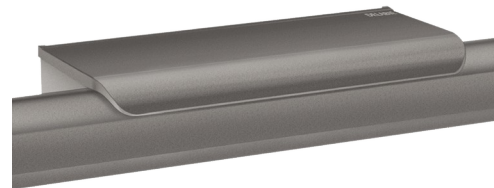

# Metallised anthracite shelf for grab bars for showers

Ref. 511922C

## DESCRIPTION

Metallised anthracite shelf for grab bars for showers - Ref. 511922C

Metallised anthracite shelf for grab bars, for showers.  
 Designer shelf for soap and shower gel for Be-Line® grab bars.  
 Installed against the wall, on the bar.  
 Anti-theft lock.  
 Ideal for shower gel or soap.  
 2 hooks for gloves.  
 30-year warranty.

## ADVANTAGES

Vandal-resistant: anti-theft locking screw

Easy to install

## TECHNICAL CHARACTERISTICS

Metallised anthracite shelf for grab bars for showers - Ref. 511922C

Height	71mm
Depth	70mm
Length	165mm
Norms	