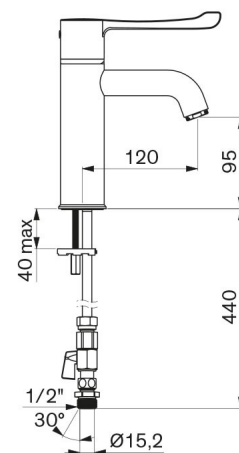

SECURITHERM BIOCLIP

thermostatic basin mixer

Ref. H9605610L

Single hole, sequential thermostatic mixer H. 95mm L. 120mm

DESCRIPTION

SECURITHERM BIOCLIP thermostatic basin mixer - Ref. H9605610L

Deck-mounted SECURITHERM thermostatic basin mixer. Sequential thermostatic mixer: opens and closes with cold water. No risk of cross flow between the hot and cold water. No non-return valves on the inlets. BIOCLIP: can be easily removed for cleaning and disinfection. Anti-scalding failsafe: shuts off automatically if the cold or hot water supply fails. Securitouch thermal insulation prevents burns. Single hole mixer with straight spout, H. 95mm L. 120mm, fitted with a hygienic flow straightener, with no build-up of impurities and withstands thermal shocks. Scale-resistant sequential thermostatic cartridge for single control adjustment of flow rate and temperature. Adjustable temperature from cold water up to 40°C with maximum temperature limiter set at 40°C. Tested without water to comply with NHS requirements. No pre-set temperature. Thermal and chemical shocks are possible. Spout and body with smooth interiors and low water volume. Flow rate limited to 5 lpm at 3 bar. No manual contact thanks to Hygiene control lever L. 100mm. Without pop-up waste. Supplied with copper tails and chrome-plated brass stopcocks. Fixing reinforced via 2 stainless steel rods. Mixer ideal for healthcare facilities, retirement and care homes, hospitals and clinics. Mixer suitable for people with reduced mobility. 30-year warranty. Also available with PEX flexibles.

TECHNICAL CHARACTERISTICS

SECURITHERM BIOCLIP thermostatic basin mixer - Ref. H9605610L