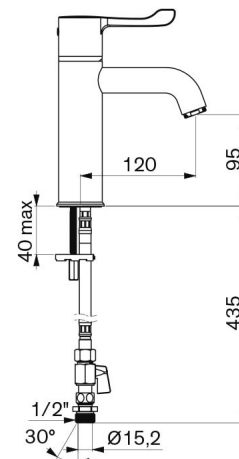

ADVANTAGES

Maximum hygiene: mixer with no non-return valves

Hygiene: can be removed for internal cleaning

SECURITHERM: optimal anti-scalding safety

Sequential: opens/closes with cold water