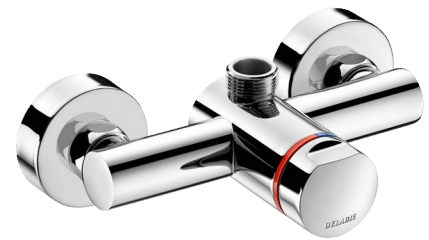

TEMPOMIX 3 time flow shower mixer

Ref. 794400

Time flow single control

DESCRIPTION

TEMPOMIX 3 time flow shower mixer - Ref. 794400

Exposed time flow shower mixer:
 TEMPOMIX 3 single control mixer, top outlet M $\frac{3}{4}$ ".
 For wall-mounted, exposed installation.
 Temperature control and operation via the push-button.
 Maximum temperature limiter (can be adjusted by the installer).
 Soft-touch operation.
 Time flow ~30 seconds.
 Flow rate 6 lpm at 3 bar, can be adjusted from 6 - 12 lpm.
 Chrome-plated brass.
 Integrated filters and non-return valves.
 Chrome-plated metal push-button.
 M $\frac{1}{2}$ " offset connectors for 130 - 170mm centres.
 Suitable for people with reduced mobility.
 30-year warranty.

TECHNICAL CHARACTERISTICS

TEMPOMIX 3 time flow shower mixer - Ref. 794400

| | |
|------------|---|
| Connector | M $\frac{1}{2}$ " |
| Technology | Time flow |
| Width | 150mm |
| Flow rate | 9 lpm |
| Norms |    |
| Warranty |  |