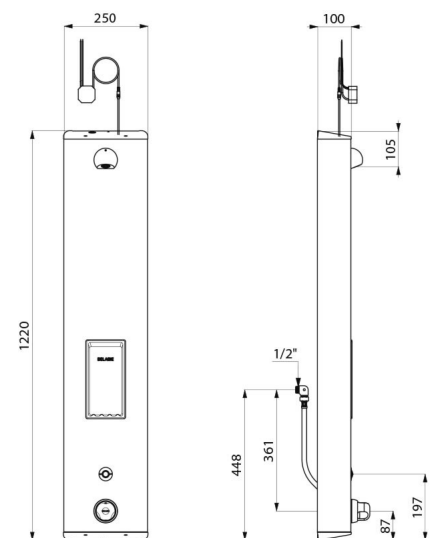

DESCRIPTION

SECURITHERM shower panel - Ref. 792514

Electronic thermostatic shower panel:
Large stainless steel panel for wall-mounted, exposed installation.
Concealed inlet via flexibles M $\frac{1}{2}$ ".
SECURITHERM thermostatic mixer.
Adjustable temperature control from cold water up to 38°C with 1st limiter set at 38°C and 2nd limiter set at 41°C.
Anti-scalding failsafe: automatic shut-off if cold water fails.
Anti-cold showers function: automatic shut-off if hot water fails.
Thermal shocks are possible.
Mains supply 230/6V.
Shower starts when electronic push-button is pressed.
Shuts off voluntarily or automatically after ~60 seconds.
Duty flush (~60 seconds every 24 hours after the last use).
Flow rate 6 lpm at 3 bar, can be adjusted, rain-effect spray.
Chrome-plated, tamperproof ROUND shower head.
Integrated soap dish.
Filters and non-return valves.
Stopcocks M $\frac{1}{2}$ ".
Concealed fixings.
Suitable for people with reduced mobility.
30-year warranty.

TECHNICAL CHARACTERISTICS

SECURITHERM shower panel - Ref. 792514

Supply	230/6V mains supply
Connector	M$\frac{1}{2}$"
Technology	Electronic
Height	1220mm
Depth	100mm
Width	250mm
Flow rate	6 lpm
Temperature limiter	Thermostatic
Finish	Stainless steel

Norms

ACS

ADVANTAGES

Exceptional water savings: 80%

Anti-bacterial proliferation duty flush

Thermostatic temperature regulation

Instant shut-off if cold water fails