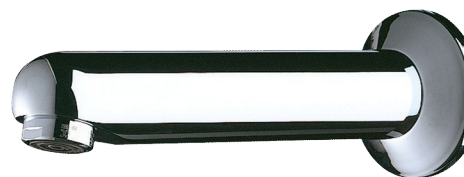

Fixed spout with plate

Ref. 947151

L.120mm

DESCRIPTION

Fixed spout with plate - Ref. 947151

Spout Ø 32mm, M1/2".

L. 120mm.

For cross wall installation for walls ≤ 165mm, with anti-rotating pin.

Threaded rod can be cut-to-size.

Chrome-plated solid brass.

Scale-resistant flow straightener pre-set at 3 lpm.

30-year warranty.

ADVANTAGES

3 lpm

Cross wall installation

TECHNICAL CHARACTERISTICS

Fixed spout with plate - Ref. 947151

Connector	M1/2"
Length	165mm
Spout length	120mm
Flow rate	3 lpm
Norms	  
Warranty	
Repairability	